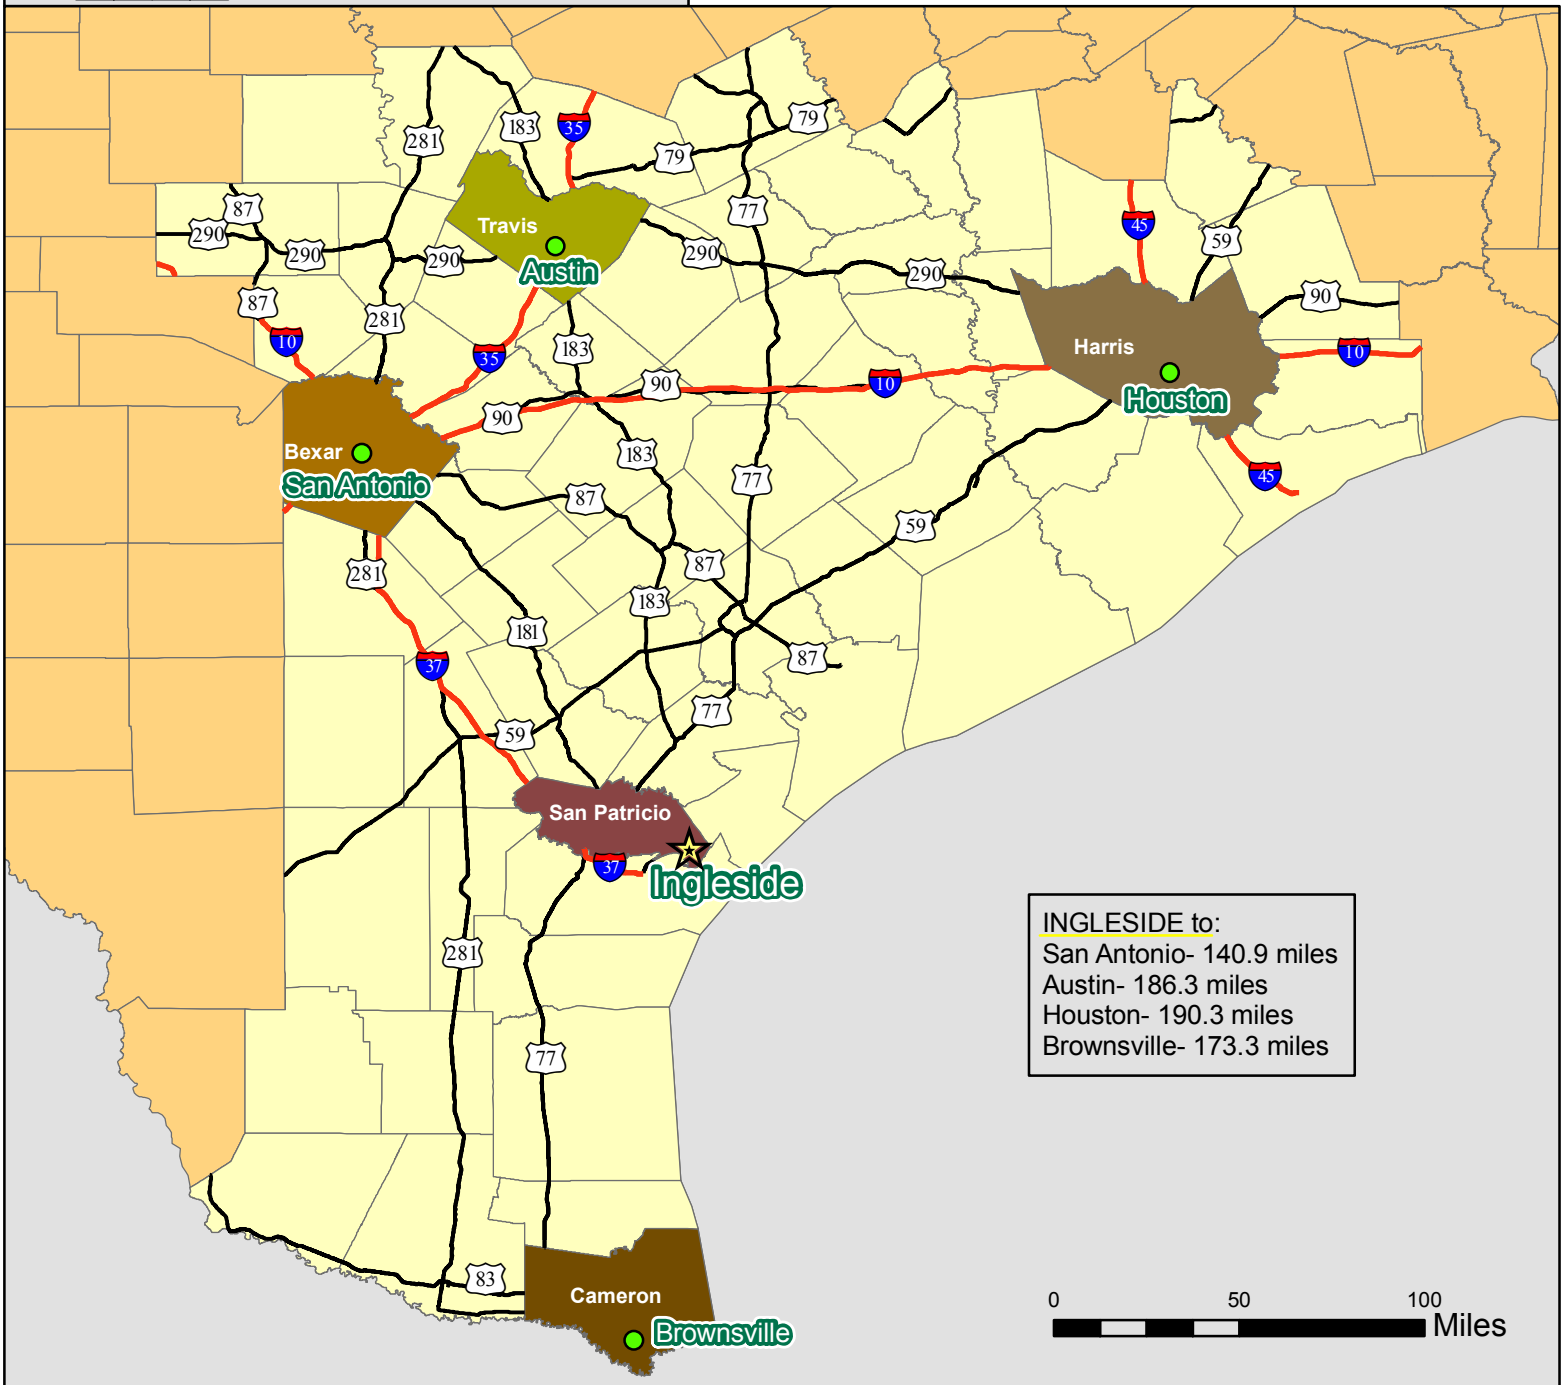

Within 200 Miles of Major Texas Cities of Commerce

INGLESIDE to:
San Antonio- 140.9 miles
Austin- 186.3 miles
Houston- 190.3 miles
Brownsville- 173.3 miles