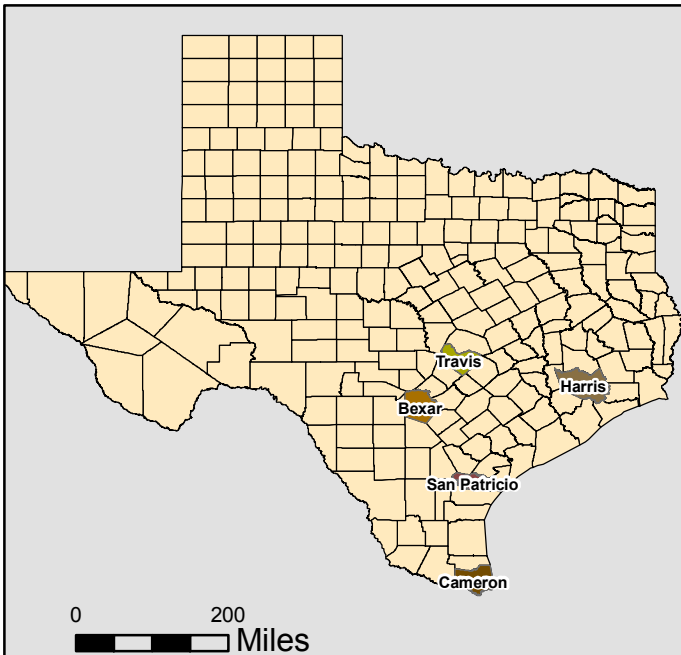

Within 200 Miles of Major Texas Cities of Commerce

INGLESIDE to:
San Antonio- 140.9 miles
Austin- 186.3 miles
Houston- 190.3 miles
Brownsville- 173.3 miles